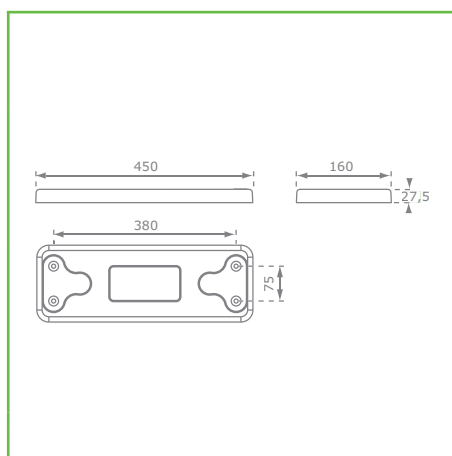

RUBBER SWING SEAT - 'BASIC'

MANUAL : M138
SALESSTATUS : STD
PRODUCT DIMENSIONS : 450 x 380 x 160 mm

MATERIAL :

EPDM

EN rubber swing seat 'basic'

- injection moulded EPDM rubber
- aluminium insert plate
- available with chain set in stainless steel or hot dip galvanised steel
- D-shackle at the top end
- seat and chain set also available separately
- company logo on demand - minimum order quantity: 200 pcs

PACKAGING

138.	 4,3 kg	 25	 45 x 18 x 28 cm	 25 kg
138.	 30	 120 x 80 x 105 cm	 560 kg	

KBT nv
Hemelrijken 8
2890 Sint-Amands
Belgium

KBT Polska sp. z o.o.
ul. M. Konopnickiej 6
00-491 Warszawa
Poland

RUBBER SWING SEAT - 'BASIC'

DRAWINGS:

VARIATIONS :

-  138.005.006.001 rubber swing seat - 'basic' - galv. chainset - 2.5 m (eff: 2.0 m) - black
-  138.005.006.002 rubber swing seat - 'basic' - stainless chainset - 2.5 m (eff: 2.0 m) - black
-  138.006.006.001 rubber swing seat - 'basic' - galv. chainset - 3.0 m (eff: 2.5 m) - black
-  138.006.006.002 rubber swing seat - 'basic' - stainless chainset - 3.0 m (eff: 2.5 m) - black
-  138.010.006.001 rubber swing seat - 'basic' - black