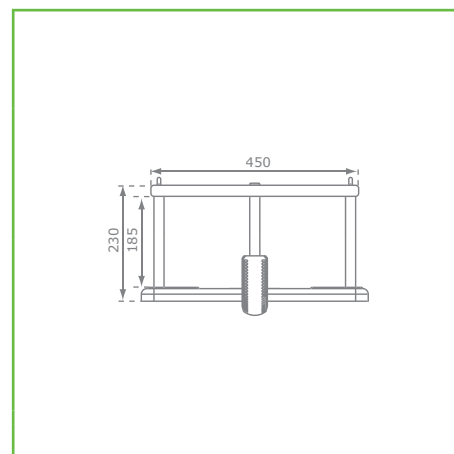

PDS_137

RUBBER BABY SEAT - 'BASIC'

MANUAL : M137
SALESSTATUS : STD
PRODUCT DIMENSIONS :

MATERIAL :

EPDM

EN rubber baby seat 'basic'

- seat with aluminium insert
- available with chain set in stainless steel or hot dip galvanised steel
- D-shackle at the top end
- seat and chain set also available separately
- supplied as flat pack

PACKAGING

137.	7,7 kg	5	58 x 43 x 28 cm	25,5 kg
------	--------	---	-----------------	---------

KBT nv
Hemelrijken 8
2890 Sint-Amands
Belgium

KBT Polska sp. z o.o.
ul. M. Konopnickiej 6
00-491 Warszawa
Poland

RUBBER BABY SEAT - 'BASIC'

DRAWINGS:

VARIATIONS :

-  137.006.009.001 rubber baby seat - 'basic' - galv. chainset - 3.0 m (eff: 2.5 m)
-  137.010.009.001 rubber baby seat - 'basic' - seat only
-  137.080.076.001 chain rubber baby seat - 3.0 m (eff: 2.3 m) - chain 6 mm - stainless
-  137.080.086.001 chainset for rubber baby seat - 3.0 m (eff: 2.5 m) - chain 5 mm - galv
-  137.090.077.004 chainset for rubber baby seat - eff: 1.80 m - chain 5 mm - stainless