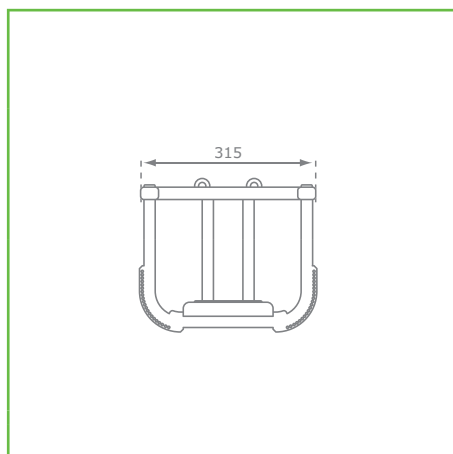

PDS_137

RUBBER BABY SEAT - 'BASIC'

MANUAL : M137
SALESSTATUS : STD
PRODUCT DIMENSIONS :

MATERIAL :

EPDM

EN rubber baby seat 'basic'

- seat with aluminium insert
- available with chain set in stainless steel or hot dip galvanised steel
- D-shackle at the top end
- seat and chain set also available separately
- supplied as flat pack

PACKAGING

137.	7,7 kg	5	58 x 43 x 28 cm	25,5 kg
------	--------	---	-----------------	---------

KBT nv
Hemelrijken 8
2890 Sint-Amands
Belgium

KBT Polska sp. z o.o.
ul. M. Konopnickiej 6
00-491 Warszawa
Poland

RUBBER BABY SEAT - 'BASIC'

DRAWINGS:

VARIATIONS :

-  137.006.009.001 rubber baby seat - 'basic' - galv. chainset - 3.0 m (eff: 2.5 m)
-  137.010.009.001 rubber baby seat - 'basic' - seat only
-  137.080.076.001 chain rubber baby seat - 3.0 m (eff: 2.3 m) - chain 6 mm - stainless
-  137.080.086.001 chainset for rubber baby seat - 3.0 m (eff: 2.5 m) - chain 5 mm - galv
-  137.090.077.004 chainset for rubber baby seat - eff: 1.80 m - chain 5 mm - stainless