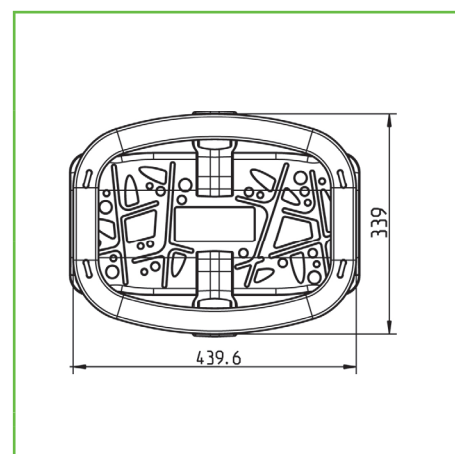

PDS_102

RUBBER BABY SEAT - 'CURVE'

MANUAL : M102
SALESSTATUS : STD
PRODUCT DIMENSIONS : 440 x 339 x 251 mm

MATERIAL :

TPE

EN rubber baby seat 'curve'

- injection moulded TPE (thermoplastic elastomer)
- aluminium insert plate
- available with chain set in stainless steel or hot dip galvanised steel
- D-shackle at the top end
- seat also available without chain set
- supplied as flat pack

PACKAGING

| | | | | |
|--------------|---------|---|-------------------|--------|
| 102.010.00x. | 5,05 kg | 1 | 43 x 33 x 8 cm | 5 kg |
| | | | | |
| | | | | |
| 102.010.00x. | 66 | | 128 x 80 x 100 cm | 350 kg |

KBT nv
Hemelrijken 8
2890 Sint-Amands
Belgium

KBT Polska sp. z o.o.
ul. M. Konopnickiej 6
00-491 Warszawa
Poland

RUBBER BABY SEAT - 'CURVE'

DRAWINGS:

VARIATIONS :

-  102.010.006.001 rubber baby seat - 'curve' - seat only - black
-  102.010.009.001 rubber baby seat - 'curve' - seat only - black/red