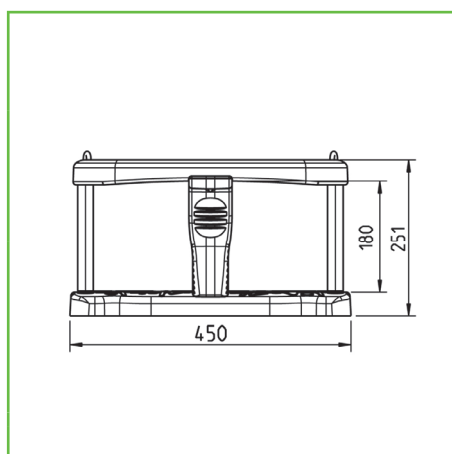

PDS_102

RUBBER BABY SEAT - 'CURVE'

MANUAL : M102
SALESSTATUS : STD
PRODUCT DIMENSIONS : 440 x 339 x 251 mm

MATERIAL :

TPE

EN rubber baby seat 'curve'

- injection moulded TPE (thermoplastic elastomer)
- aluminium insert plate
- available with chain set in stainless steel or hot dip galvanised steel
- D-shackle at the top end
- seat also available without chain set
- supplied as flat pack

PACKAGING

| | | | | |
|--------------|---------|---|-------------------|--------|
| 102.010.00x. | 5,05 kg | 1 | 43 x 33 x 8 cm | 5 kg |
| | | | | |
| | | | | |
| 102.010.00x. | 66 | | 128 x 80 x 100 cm | 350 kg |

KBT nv
Hemelrijken 8
2890 Sint-Amands
Belgium

KBT Polska sp. z o.o.
ul. M. Konopnickiej 6
00-491 Warszawa
Poland

RUBBER BABY SEAT - 'CURVE'

DRAWINGS:

VARIATIONS :

-  102.010.006.001 rubber baby seat - 'curve' - seat only - black
-  102.010.009.001 rubber baby seat - 'curve' - seat only - black/red